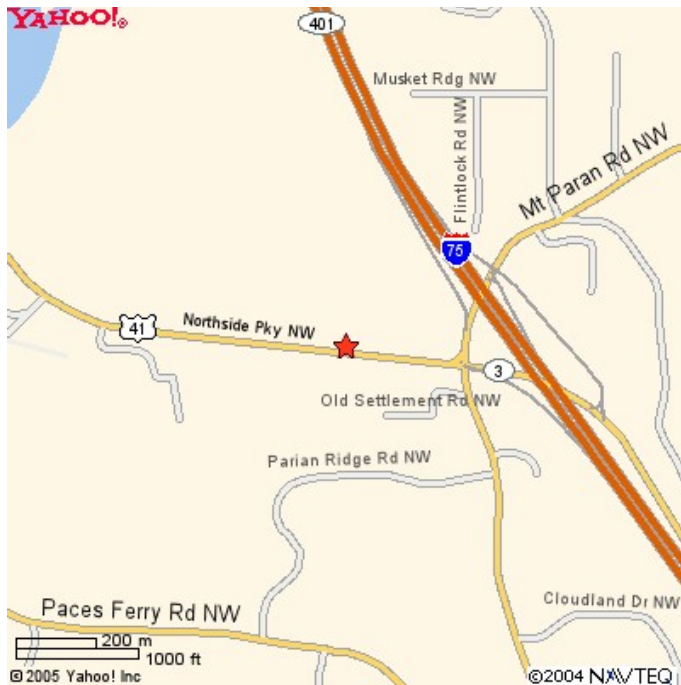

**IBM Corporation  
4111 Northside Parkway  
Atlanta, GA 30327**

**Meeting Location:**

IBM Corp  
4111 Northside Parkway  
Atlanta, GA 30327  
Technical Exploration Center - H03N02

**Local Contact:**

Name	Telephone	email
Wanda Wall	404-238-3996	wwall@us.ibm.com

**Directions from Hartsfield-Jackson Airport to meeting facility:**

- Follow signs to I-85 North, into the city of Atlanta.
- Continue on I-85, which will join I-75 going north into the heart of the city (this is the downtown connector).
- Follow the downtown connector all the way up through the city until I-75 and I-85 split again.
- At this point, take I-75 (toward Chattanooga and Marietta), which leads to the right.
- From I-75, take Exit 256 (Mt. Paran Road) and turn left at the red light at the bottom of the exit ramp.
- Move IMMEDIATELY into the far right lane, and turn right. Stay in this far right lane; look for signs pointing to Hillside Bldg. Turn left into parking lot.

### [Crowne Plaza Atlanta-perimeter Nw](#)

6345 POWERS FERRY RD. N.W., ATLANTA, GA 30339  
(1) 770 955-1700